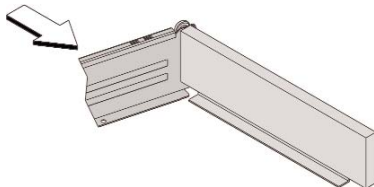

2 Steel back panel

Available upon request

3 Front fixing brackets

Standard

Steel nickel plated

	A1RV##G	Per viti a legno Ø3.5x15 mm For Ø3.5x15 mm woodscrews
	A1RN##G	Con nottolini Ø10x11.5 mm With dowels Ø10x11.5 mm

= Position
DX = Right
SX = , Left

4 Cover caps

For standard brackets A1CR*

1	RAL 9001
2	RAL 7004

Ferrari hold the right to alter or amend any technical or structural specifications at any time without notice

ITALY
Agostino Ferrari S.p.a.
I - 23878 Verderio S. (LC) Via per Cornate
Tel. ++39.039.59001 - Fax ++39.039.5900222
Web Site://www.ferrarispa.it - e-mail: ferrarispa@ferrarispa.it

U.S.A.
Ferrari America INC.
4189 Eagle Hill Drive - Suite 110 - High Point - North Carolina - 27265 - U.S.A.
Tel. 001 336 8411445 - Fax 001 336 8413543
Web Site://www.ferrariamerica.com - e-mail: info@ferrariamerica.com

GREECE
Ferrari Greece LTD
101 Syngrou Avenue - 11745 Athens -Greece
Tel. 0030 210 9211838 - Fax 0030 210 9211836
e-mail: ferrarinikos@internet.gr

GERMANY
Agostino Ferrari Germany GMBH
Im Meisenfeld 5 - 32602 Vlotho - Exter Germany
Tel. 0049 5228 96080 - Fax 0049 5228 960824
Web Site://www.ferrari-fittings.de - e-mail: ferrari@ferrari-fittings.de

U.K.
Agostino Ferrari (UK) LTD Units H & L
Strawberry Street Industrial Estate HU9 1EN Hull East Yorkshire - U.K.
Tel. 0044 1482 594450 - Fax 0044 1482 594455
Web site://www.aferrariuk.com - e-mail: info@aferrariuk.com