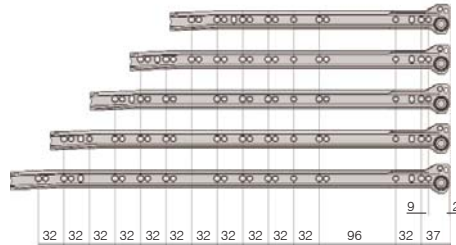

1 Drawer set: steel drawer sides and cabinet slides

Steel drawer side for screws fixing

* = Finish
1 = RAL 9001 (Cream white) 9 = RAL 7004 (Light grey)
0 = RAL 9010 (White-white) C = RAL 9006 (Metalized grey)

H	Drawer length	Screw-on set code	H	Drawer length	Screw-on set code	H	Drawer length	Screw-on set code	H	Drawer length	Screw-on set code
86	270	Z1V1V2701S2	118	270	Z1V2V2701Z2	150	270	Z1V3V2701Z2	200	270	Z1V4V2701Z2
86	300	Z1V1V3001S2	118	300	Z1V2V3001Z2	150	300	Z1V3V3001Z2	200	300	Z1V4V3001Z2
86	350	Z1V1V3501S2	118	350	Z1V2V3501Z2	150	350	Z1V3V3501Z2	200	350	Z1V4V3501Z2
86	400	Z1V1V4001S2	118	400	Z1V2V4001Z2	150	400	Z1V3V4001Z2	200	400	Z1V4V4001Z2
86	450	Z1V1V4501S2	118	450	Z1V2V4501Z2	150	450	Z1V3V4501Z2	200	450	Z1V4V4501Z2
86	500	Z1V1V5001S2	118	500	Z1V2V5001Z2	150	500	Z1V3V5001Z2	200	500	Z1V4V5001Z2
86	550	Z1V1V5501S2	118	550	Z1V2V5501Z2	150	550	Z1V3V5501Z2	200	550	Z1V4V5501Z2
86	600	Z1V1V6001S2	118	600	Z1V2V6001Z2	150	600	Z1V3V6001Z2	200	600	Z1V4V6001Z2