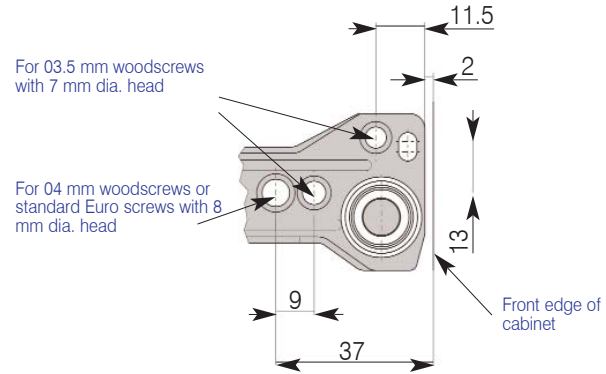

SIMPLY

Single extension steel drawer set

UNI EN ISO 9001

1 Drawer set: steel drawer sides and cabinet slides

Steel drawer side for screws fixing

* = Finish
1 = RAL 9001 (Cream white) 9 = RAL 7004 (Light grey)
0 = RAL 9010 (White-white) C = RAL 9006 (Metalized grey)

H	Drawer length	Screw-on set code	H	Drawer length	Screw-on set code	H	Drawer length	Screw-on set code	H	Drawer length	Screw-on set code
86	270	Z1V1V2701S2	118	270	Z1V2V2701Z2	150	270	Z1V3V2701Z2	200	270	Z1V4V2701Z2
86	300	Z1V1V3001S2	118	300	Z1V2V3001Z2	150	300	Z1V3V3001Z2	200	300	Z1V4V3001Z2
86	350	Z1V1V3501S2	118	350	Z1V2V3501Z2	150	350	Z1V3V3501Z2	200	350	Z1V4V3501Z2
86	400	Z1V1V4001S2	118	400	Z1V2V4001Z2	150	400	Z1V3V4001Z2	200	400	Z1V4V4001Z2
86	450	Z1V1V4501S2	118	450	Z1V2V4501Z2	150	450	Z1V3V4501Z2	200	450	Z1V4V4501Z2
86	500	Z1V1V5001S2	118	500	Z1V2V5001Z2	150	500	Z1V3V5001Z2	200	500	Z1V4V5001Z2
86	550	Z1V1V5501S2	118	550	Z1V2V5501Z2	150	550	Z1V3V5501Z2	200	550	Z1V4V5501Z2
86	600	Z1V1V6001S2	118	600	Z1V2V6001Z2	150	600	Z1V3V6001Z2	200	600	Z1V4V6001Z2