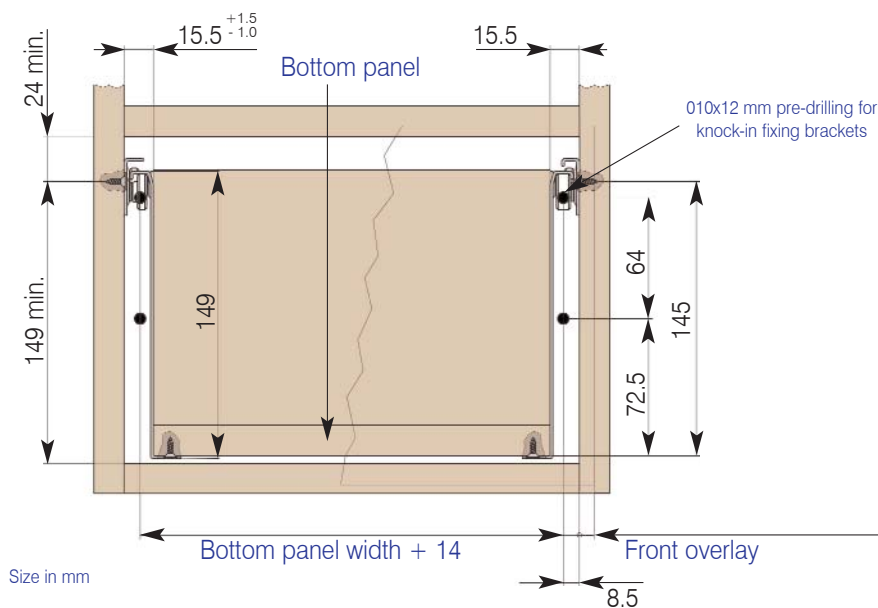

## Single extension steel drawer set

- Steel drawer set with drawer sides 149 mm height
- Single extension
- No toxic epoxy coating
- Self-closing at 60 mm
- Load capacity of 25 kg
- Vertical and lateral adjustment for front panel
- Steel back panel available on request