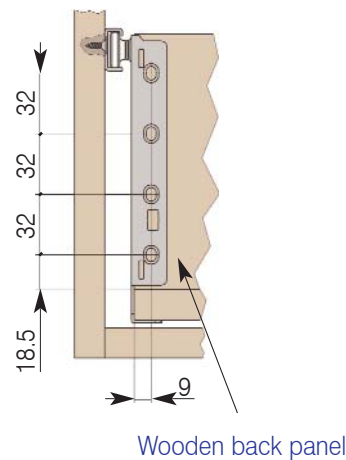

## Single extension steel drawer set

- Steel drawer set with drawer sides 149 mm height
- Single extension
- No toxic epoxy coating
- Self-closing at 60 mm
- Load capacity of 25 kg
- Vertical and lateral adjustment for front panel
- Steel back panel available on request