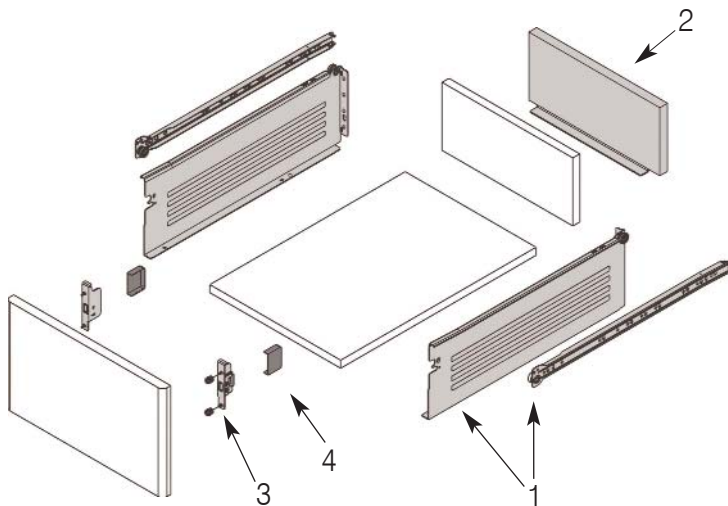

## Single extension steel drawer set

- Steel drawer set with drawer sides 149 mm height
- Single extension
- No toxic epoxy coating
- Self-closing at 60 mm
- Load capacity of 25 kg
- Vertical and lateral adjustment for front panel
- Steel back panel available on request