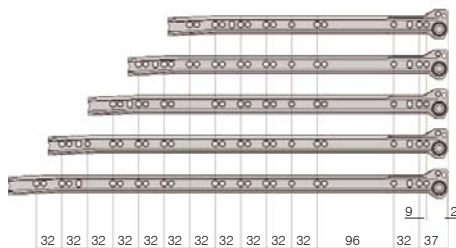

SIMPLY

UNI EN ISO 9001

Single extension steel drawer set

- Steel drawer set with drawer sides 149 mm height
- Single extension
- No toxic epoxy coating
- Self-closing at 60 mm
- Load capacity of 25 kg
- Vertical and lateral adjustment for front panel
- Steel back panel available on request

SIMPLY

UNI EN ISO 9001

Single extension steel drawer set

1 Drawer set: steel drawer sides and cabinet slides

Steel drawer side for screws fixing

* = Finish
 1 = RAL 9001 (Cream white) 9 = RAL 7004 (Light grey)
 0 = RAL 9010 (White-white) C = RAL 9006 (Metalized grey)

H	Drawer length	Screw-on set code	H	Drawer length	Screw-on set code	H	Drawer length	Screw-on set code	H	Drawer length	Screw-on set code
86	270	Z1V1V2701S2	118	270	Z1V2V2701Z2	150	270	Z1V3V2701Z2	200	270	Z1V4V2701Z2
86	300	Z1V1V3001S2	118	300	Z1V2V3001Z2	150	300	Z1V3V3001Z2	200	300	Z1V4V3001Z2
86	350	Z1V1V3501S2	118	350	Z1V2V3501Z2	150	350	Z1V3V3501Z2	200	350	Z1V4V3501Z2
86	400	Z1V1V4001S2	118	400	Z1V2V4001Z2	150	400	Z1V3V4001Z2	200	400	Z1V4V4001Z2
86	450	Z1V1V4501S2	118	450	Z1V2V4501Z2	150	450	Z1V3V4501Z2	200	450	Z1V4V4501Z2
86	500	Z1V1V5001S2	118	500	Z1V2V5001Z2	150	500	Z1V3V5001Z2	200	500	Z1V4V5001Z2
86	550	Z1V1V5501S2	118	550	Z1V2V5501Z2	150	550	Z1V3V5501Z2	200	550	Z1V4V5501Z2
86	600	Z1V1V6001S2	118	600	Z1V2V6001Z2	150	600	Z1V3V6001Z2	200	600	Z1V4V6001Z2

2 Steel back panel

Available upon request

3 Front fixing brackets

Standard

Steel nickel plated

	A1RV##G	Per viti a legno Ø3.5x15 mm For Ø3.5x15 mm woodscrews
	A1RN##G	Con nottolini Ø10x11.5 mm With dowels Ø10x11.5 mm