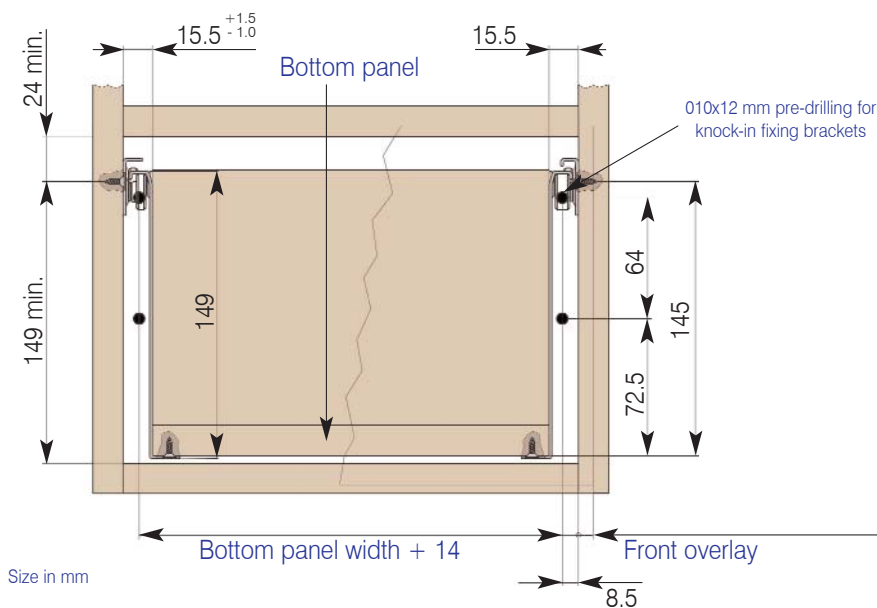

SIMPLY

UNI EN ISO 9001

Single extension steel drawer set

- Steel drawer set with drawer sides 149 mm height
- Single extension
- No toxic epoxy coating
- Self-closing at 60 mm
- Load capacity of 25 kg
- Vertical and lateral adjustment for front panel
- Steel back panel available on request