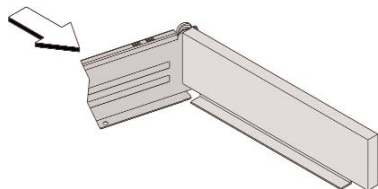

2 Steel back panel

Available upon request

3 Front fixing brackets

Standard

Steel nickel plated

	A1RV##G	Per viti a legno Ø3.5x15 mm For Ø3.5x15 mm woodscrews
	A1RN##G	Con nottolini Ø10x11.5 mm With dowels Ø10x11.5 mm

= Position
DX = Right
SX = , Left

4 Cover caps

For standard brackets	A1CR*

1	RAL 9001
2	RAL 7004

Ferrari hold the right to alter or amend any technical or structural specifications at any time without notice

ITALY
Agostino Ferrari S.p.a.
I - 23878 Verderio S. (LC) Via per Cornate
Tel. ++39.039.59001 - Fax ++39.039.5900222
Web Site://www.ferrarispa.it - e-mail: ferrarispa@ferrarispa.it

U.S.A.
Ferrari America INC.
4189 Eagle Hill Drive - Suite 110 - High Point - North Carolina - 27265 - U.S.A.
Tel. 001 336 8411445 - Fax 001 336 8413543
Web Site://www.ferrariamerica.com - e-mail: info@ferrariamerica.com

GREECE
Ferrari Greece LTD
101 Syngrou Avenue - 11745 Athens -Greece
Tel. 0030 210 9211838 - Fax 0030 210 9211836
e-mail: ferrarinikos@internet.gr

GERMANY
Agostino Ferrari Germany GMBH
Im Meisenfeld 5 - 32602 Vlotho - Exter Germany
Tel. 0049 5228 96080 - Fax 0049 5228 960824
Web Site://www.ferrari-fittings.de - e-mail: ferrari@ferrari-fittings.de

U.K.
Agostino Ferrari (UK) LTD Units H & L
Strawberry Street Industrial Estate HU9 1EN Hull East Yorkshire - U.K.
Tel. 0044 1482 594450 - Fax 0044 1482 594455
Web site://www.aferrariuk.com - e-mail: info@aferrariuk.com