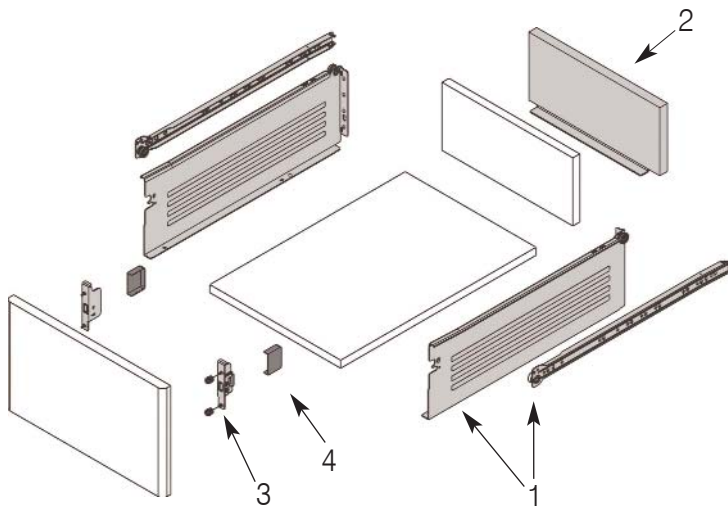

SIMPLY

UNI EN ISO 9001

Single extension steel drawer set

- Steel drawer set with drawer sides 149 mm height
- Single extension
- No toxic epoxy coating
- Self-closing at 60 mm
- Load capacity of 25 kg
- Vertical and lateral adjustment for front panel
- Steel back panel available on request