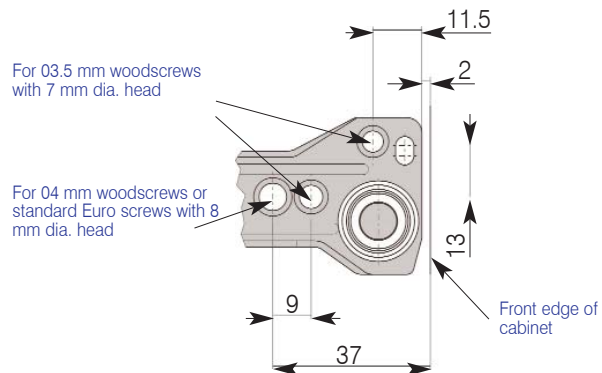

SIMPLY

UNI EN ISO 9001

Single extension steel drawer set

1 Drawer set: steel drawer sides and cabinet slides

Steel drawer side for screws fixing

* = Finish
 1 = RAL 9001 (Cream white) 9 = RAL 7004 (Light grey)
 0 = RAL 9010 (White-white) C = RAL 9006 (Metalized grey)

H	Drawer length	Screw-on set code	H	Drawer length	Screw-on set code	H	Drawer length	Screw-on set code	H	Drawer length	Screw-on set code
86	270	Z1V1V2701S2	118	270	Z1V2V2701Z2	150	270	Z1V3V2701Z2	200	270	Z1V4V2701Z2
86	300	Z1V1V3001S2	118	300	Z1V2V3001Z2	150	300	Z1V3V3001Z2	200	300	Z1V4V3001Z2
86	350	Z1V1V3501S2	118	350	Z1V2V3501Z2	150	350	Z1V3V3501Z2	200	350	Z1V4V3501Z2
86	400	Z1V1V4001S2	118	400	Z1V2V4001Z2	150	400	Z1V3V4001Z2	200	400	Z1V4V4001Z2
86	450	Z1V1V4501S2	118	450	Z1V2V4501Z2	150	450	Z1V3V4501Z2	200	450	Z1V4V4501Z2
86	500	Z1V1V5001S2	118	500	Z1V2V5001Z2	150	500	Z1V3V5001Z2	200	500	Z1V4V5001Z2
86	550	Z1V1V5501S2	118	550	Z1V2V5501Z2	150	550	Z1V3V5501Z2	200	550	Z1V4V5501Z2
86	600	Z1V1V6001S2	118	600	Z1V2V6001Z2	150	600	Z1V3V6001Z2	200	600	Z1V4V6001Z2

2 Steel back panel

Available upon request

3 Front fixing brackets

Standard

Steel nickel plated

	A1RV##G	Per viti a legno Ø3.5x15 mm For Ø3.5x15 mm woodscrews
	A1RN##G	Con nottolini Ø10x11.5 mm With dowels Ø10x11.5 mm