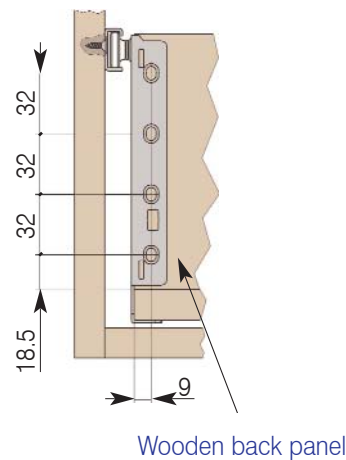

SIMPLY

UNI EN ISO 9001

Single extension steel drawer set

- Steel drawer set with drawer sides 149 mm height
- Single extension
- No toxic epoxy coating
- Self-closing at 60 mm
- Load capacity of 25 kg
- Vertical and lateral adjustment for front panel
- Steel back panel available on request